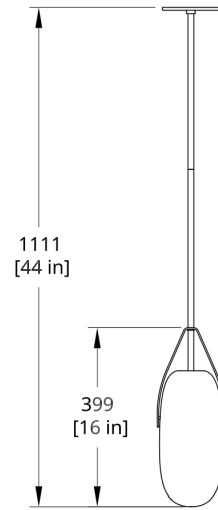

MATERIALS

Frosted glass globes, aluminum

PERFORMANCE

Estimate 430 lm

Power Consumption 9W

Luminaire Watts 9W

90 CRI

LED LIFESPAN

50k hours

CERTIFICATION

UL Listed

Suitable for Damp Locations

**SUSPENSION**

Black 5" round flat canopy

Standard 28" black stem. Recommended Hang Height 28". Minimum Hang Height 14"

Stem extension available. Field trimmable

PRODUCT DIMENSIONS

8 x 6 x 45" in H

PRODUCT WEIGHT

8 lbs / 3.6 kg

DIMENSIONAL WEIGHT

9 lbs

YOUR PRODUCT CODE

GP-10G-PC30-22-120_TM_DEX-CPYB

CANOPY COLOR

Black	CPYB
White	CPYW

Drawings

GP-10G Gala Pendant Small Globe Dimension

GP-20G Gala Pendant Long Globe Dimension

GP-30G Gala Pendant Large Globe Dimension