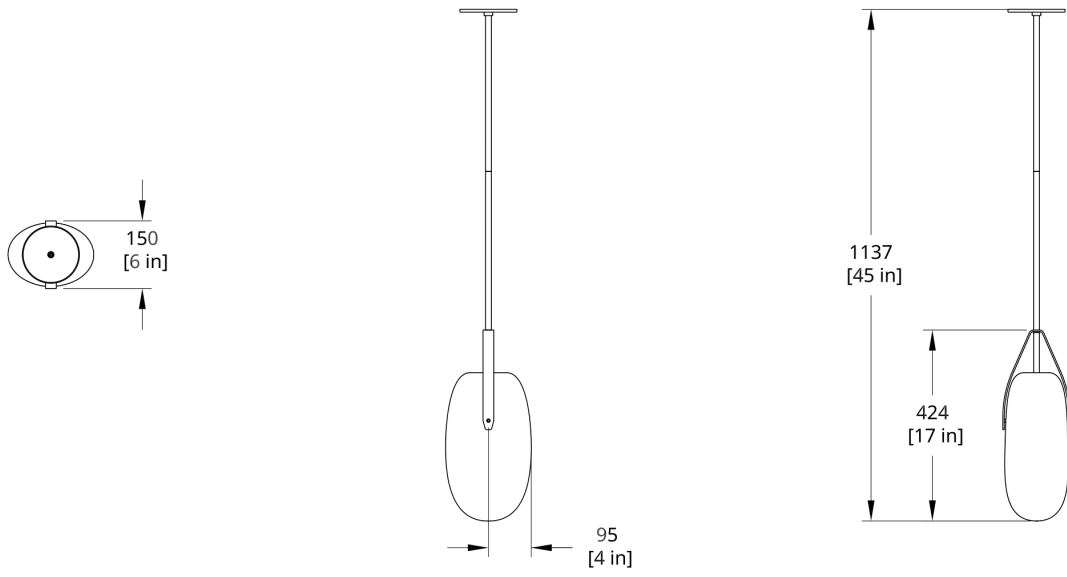

MATERIALS

Frosted glass globes, aluminum

PERFORMANCE

Estimate 430 lm

Power Consumption 9W

Luminaire Watts 9W

90 CRI

LED LIFESPAN

50k hours

CERTIFICATION

UL Listed

Suitable for Damp Locations

**SUSPENSION**

Black 5" round flat canopy

Standard 28" black stem. Recommended Hang Height 28". Minimum Hang Height 14"

Stem extension available. Field trimmable

PRODUCT DIMENSIONS

8 x 6 x 45" in H

PRODUCT WEIGHT

8 lbs / 3.6 kg

DIMENSIONAL WEIGHT

9 lbs

YOUR PRODUCT CODE

GP-10G-PC30-22-120_TM_DEX-CPYB

CANOPY COLOR

Black	CPYB
White	CPYW

Drawings

GP-10G Gala Pendant Small Globe Dimension

GP-20G Gala Pendant Long Globe Dimension

GP-30G Gala Pendant Large Globe Dimension