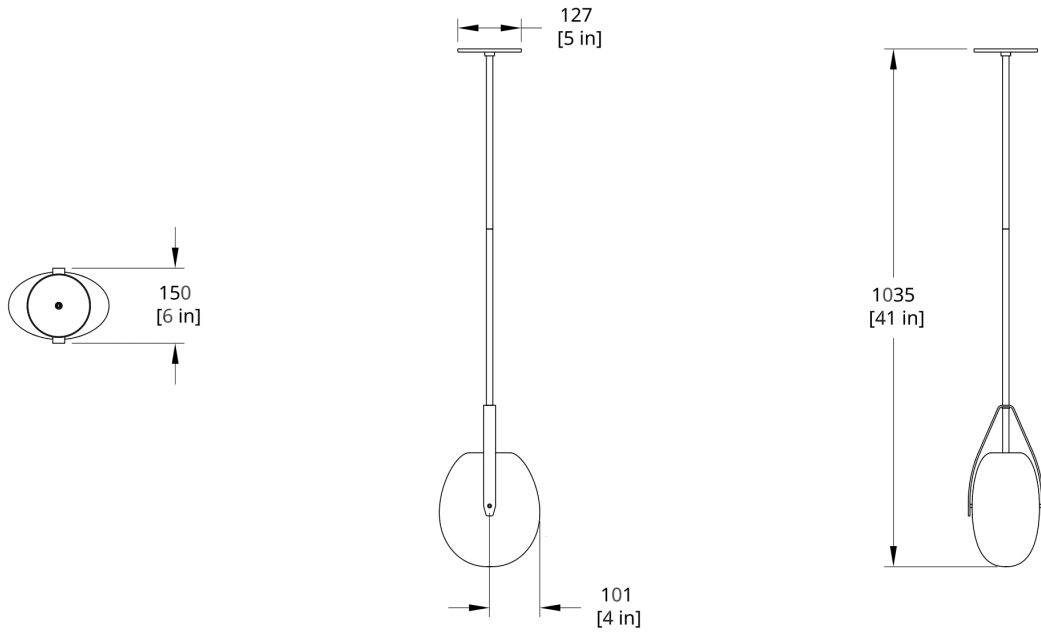

Drawings

GP-10G Gala Pendant Small Globe Dimension