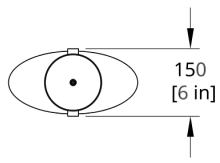

PRODUCT DIMENSIONS

8 x 6 x 45" in H

PRODUCT WEIGHT

8 lbs / 3.6 kg

DIMENSIONAL WEIGHT

9 lbs

YOUR PRODUCT CODE

GP-10G-PC30-22-120_TM_DEX-CPYB

CANOPY COLOR

Black	CPYB
White	CPYW

Drawings

GP-10G Gala Pendant Small Globe Dimension

GP-20G Gala Pendant Long Globe Dimension

GP-30G Gala Pendant Large Globe Dimension