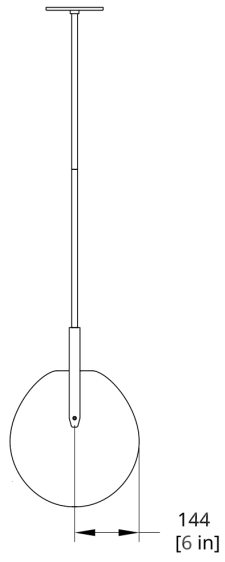

MATERIALS

Frosted glass globes, aluminum

PERFORMANCE

Estimate 430 lm

Power Consumption 9W

Luminaire Watts 9W

90 CRI

LED LIFESPAN

50k hours

CERTIFICATION

UL Listed

Suitable for Damp Locations

**SUSPENSION**

Black 5" round flat canopy

Standard 28" black stem. Recommended Hang Height 28". Minimum Hang Height 14"

Stem extension available. Field trimmable

PRODUCT DIMENSIONS

8 x 6 x 45" in H

PRODUCT WEIGHT

8 lbs / 3.6 kg

DIMENSIONAL WEIGHT

9 lbs

YOUR PRODUCT CODE

GP-10G-PC30-22-120_TM_DEX-CPYB

CANOPY COLOR

Black	CPYB
White	CPYW

Drawings

GP-10G Gala Pendant Small Globe Dimension

GP-20G Gala Pendant Long Globe Dimension

GP-30G Gala Pendant Large Globe Dimension